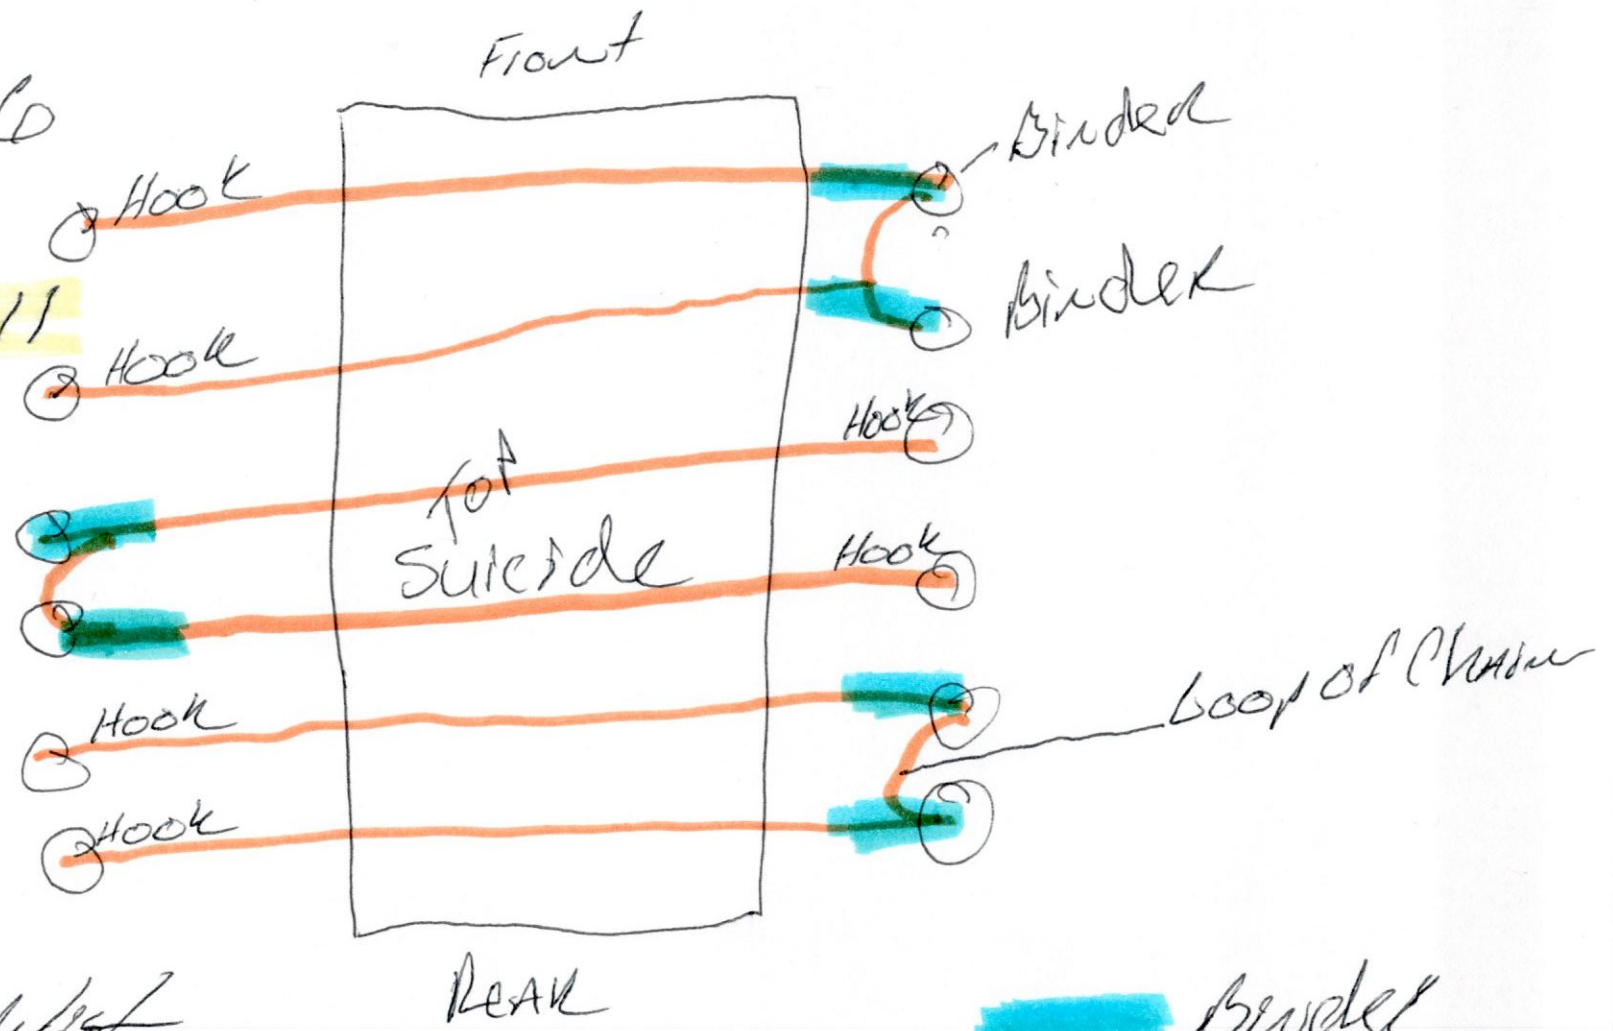

GMO 3/8 @ 6,600 lbs w/1
 3/8 latches @ 6,600 will
 I don't know your tie down, I est. 5500 lbs.

5500 lbs x 6
 =
 33,000 lbs w/1

66,000 lbs
 Gross Cargo

Drawings by Artist
 [Signature]

 Binder
 Chain