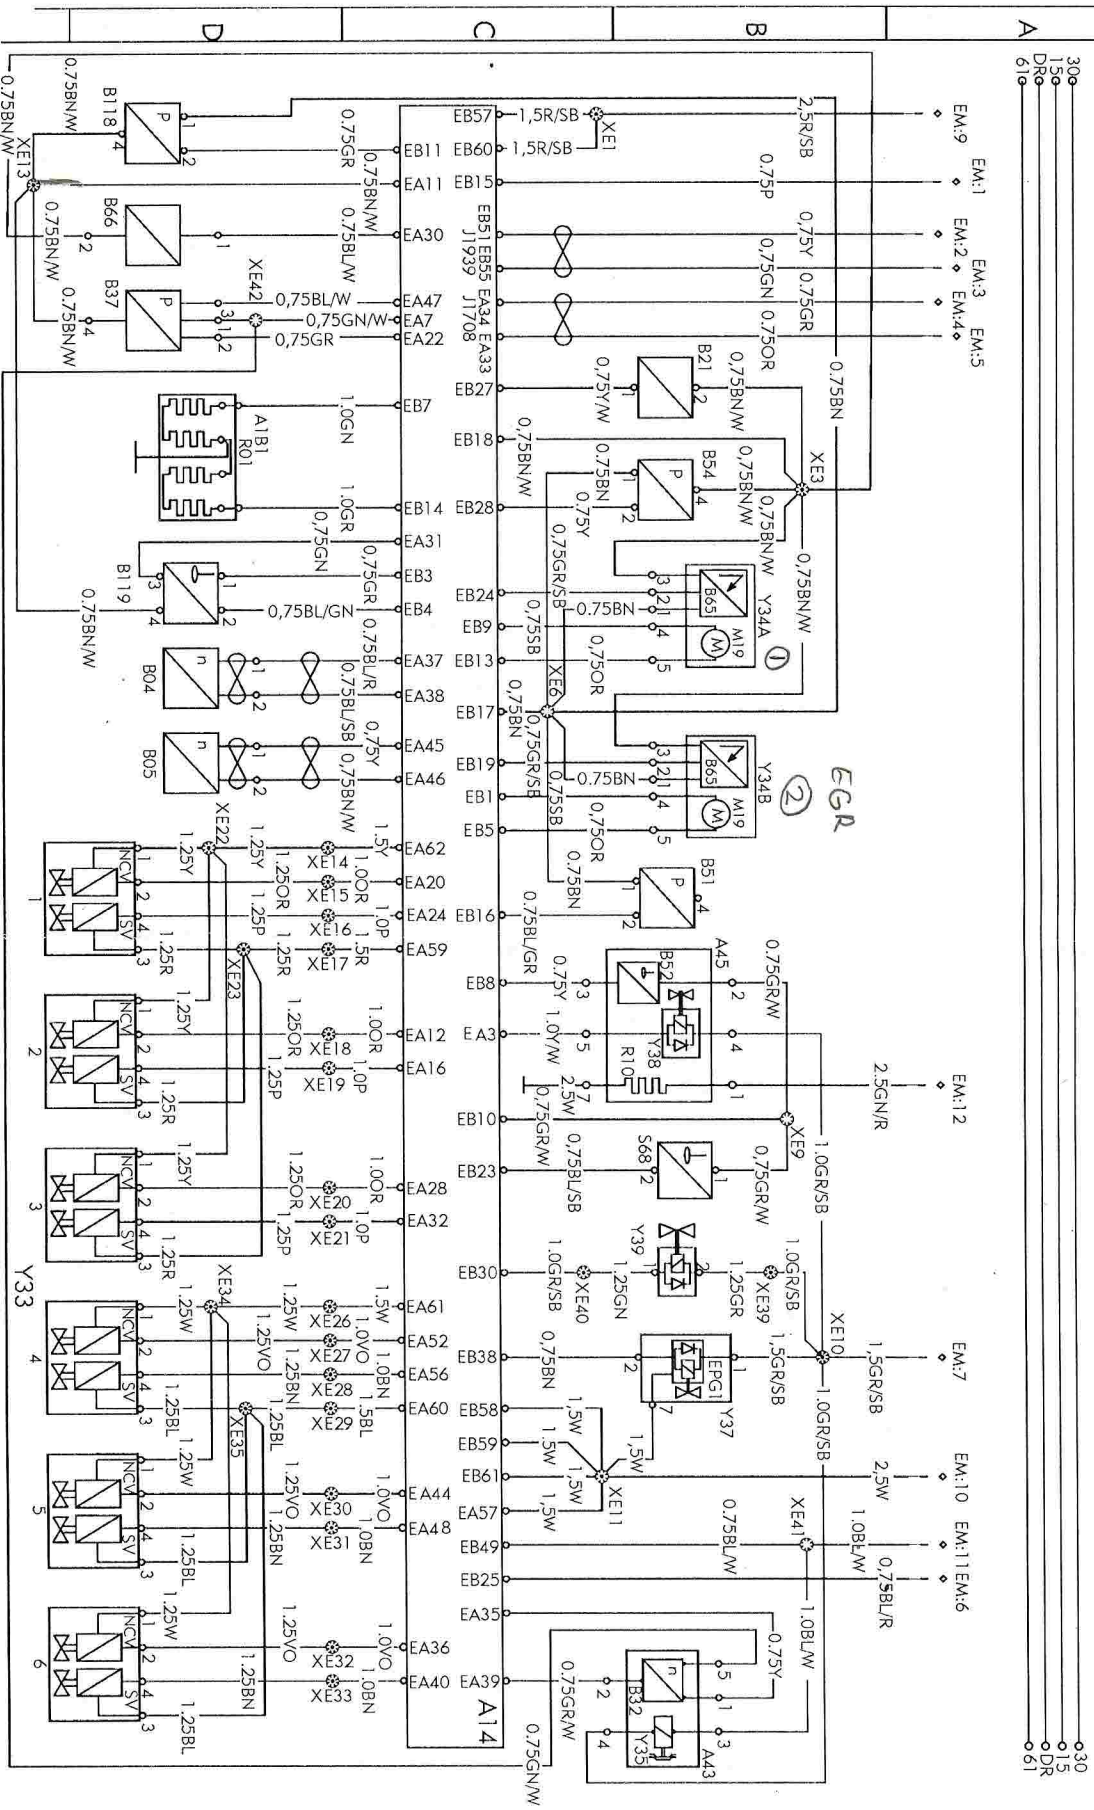

ENGINE D12D US04

WIRING DIAGRAM : CO

Fig. 25: CO

Bottom connection

injector 3 FM15
open circuit on low voltage side.