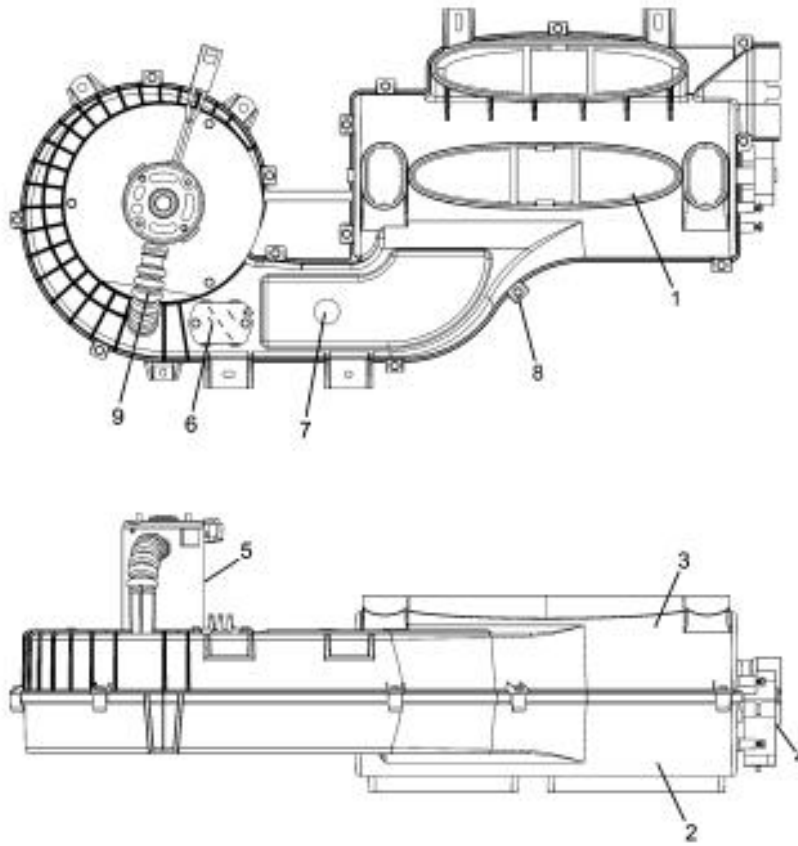

<b>HVAC Cab Unit &amp; Controls</b> <b>Cab HVAC Mode Selector Assembly (S31-6039)</b>	111270
--	--------

		Item No	Part No	Qty	Description & Remarks
S	V		S31-6039	1	HVAC Mode Selector Assembly <b>Not sold as an assembly; for service purchase individual components</b>
	V	1	S31-6016	1	Door - HVAC Mode Cylinder
	V	2	S31-6015	1	Case - Mode Selector, Lower
	V	3	S31-6014	1	Case - Mode Selector, Upper
S	V	4	5X012834	1	Actuator, Red "N"
S	V	5	3S011506	1	Blower Assembly, Motor w/Filter
S		6	5S013542	1	Resistor
		7	5X012759	1	Plug - HVAC Pcc Sensor Port
		8		22	Screw (#10-16 x 3/4") <b>Local purchase</b>
S		9	5S010039	1	Motor Cooling Tube