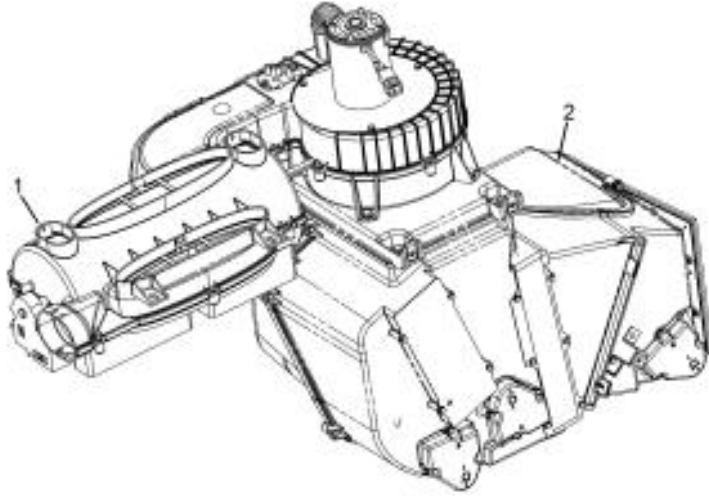

Cab HVAC Assembly w/ Mode Selector (S31-6037)	111264
--	---------------

		Item No	Part No	Qty	Description & Remarks
S	V		S31-6037	1	HVAC Assembly, Cab, w/Mode Selector Not sold as an assembly; for service purchase individual components
S	V	1	S31-6039	1	HVAC Mode Selector Assembly For complete breakdown see page 111270
S	V	2	S31-6038	1	HVAC Assembly, Cab For complete breakdown see page 111273